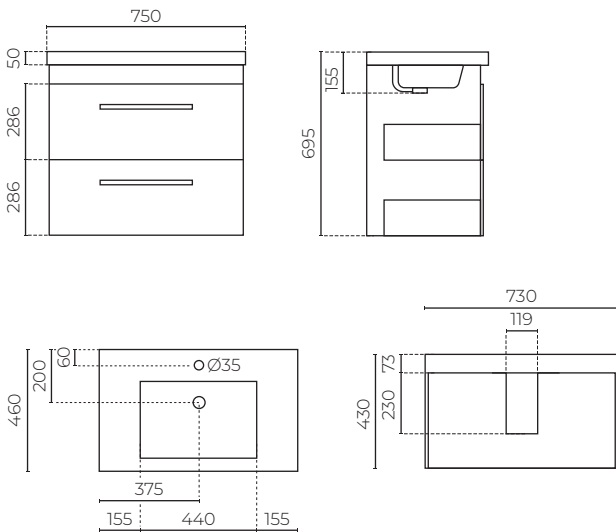

YORK NEO WALL-HUNG VANITY

750mm

LEVYONEO75WDSWH | LEVYONEO75WDSLE
 LEVYONEO75WDSKO | LEVYONEO75WDSLO
 LEVYONEO75WDSWN

CABINET MATERIAL: E1 moisture resistant board
TOP MATERIAL: 50mm polymarble
INSTALLATION: Wall-hung
WIDTH (MM): 750
DEPTH (MM): 460
HEIGHT (MM): 695
WARRANTY: 10 years on top, 7 years on cabinet
OVERFLOW: Yes
WASTE SIZE (MM): 35
WASTE INCLUDED: No
TAPHOLE: 1

FEATURES

- Neo 50mm polymarble top
- Soft close drawers
- 2x full-depth drawers with waste cut out top only
- Full extension heavy-duty runners on drawers
- Black handle and overflow upgrade available at additional cost