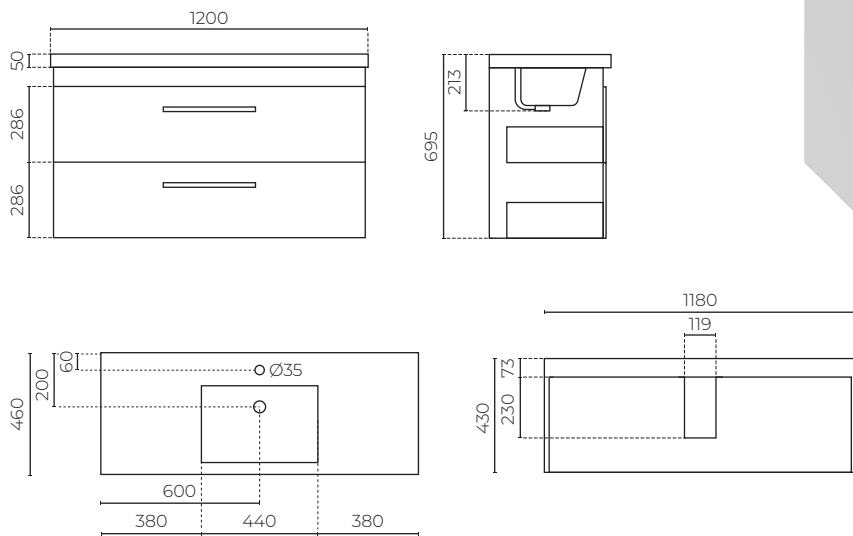

YORK NEO WALL-HUNG VANITY

1200mm

LEVYONEO12WDSWH | LEVYONEO12WDSSEL
LEVYONEO12WDSDW | LEVYONEO12WDSKO

CABINET MATERIAL: E1 moisture resistant board
TOP MATERIAL: 50mm polymarble
INSTALLATION: Wall-hung
WIDTH (MM): 1200
DEPTH (MM): 460
HEIGHT (MM): 695
WARRANTY: 10 years on top, 7 years on cabinet
OVERFLOW: Yes
WASTE SIZE (MM): 35
WASTE INCLUDED: No
TAPHOLE: 1

FEATURES

- Neo 50mm polymarble top
- Soft close drawers
- 2x full-depth drawers with waste cut out top only
- Full extension heavy-duty runners on drawers
- Black handle and overflow upgrade available at additional cost