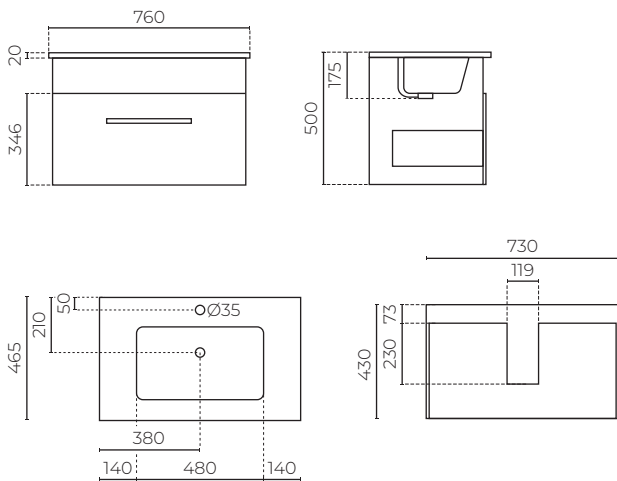

YORK WALL-HUNG VANITY

750mm

LEVYO75SDWVWH | LEVYO75SDWVEL
LEVYO75SDWVDW | LEVYO75SDWVCO

CABINET MATERIAL: E1 moisture resistant board

TOP MATERIAL: 20mm vitreous china

INSTALLATION: Wall-hung

WIDTH (MM): 760

DEPTH (MM): 465

HEIGHT (MM): 500

WARRANTY: 10 years on top, 7 years on cabinet

OVERFLOW: Yes

WASTE SIZE (MM): 35

WASTE INCLUDED: No

TAPHOLE: 1

FEATURES

- Etna 20mm slimline vitreous china top
- Soft close drawer
- 1x full-depth drawer with waste cut out
- Full extension heavy-duty runners on drawer
- Black handle and overflow upgrade available at additional cost