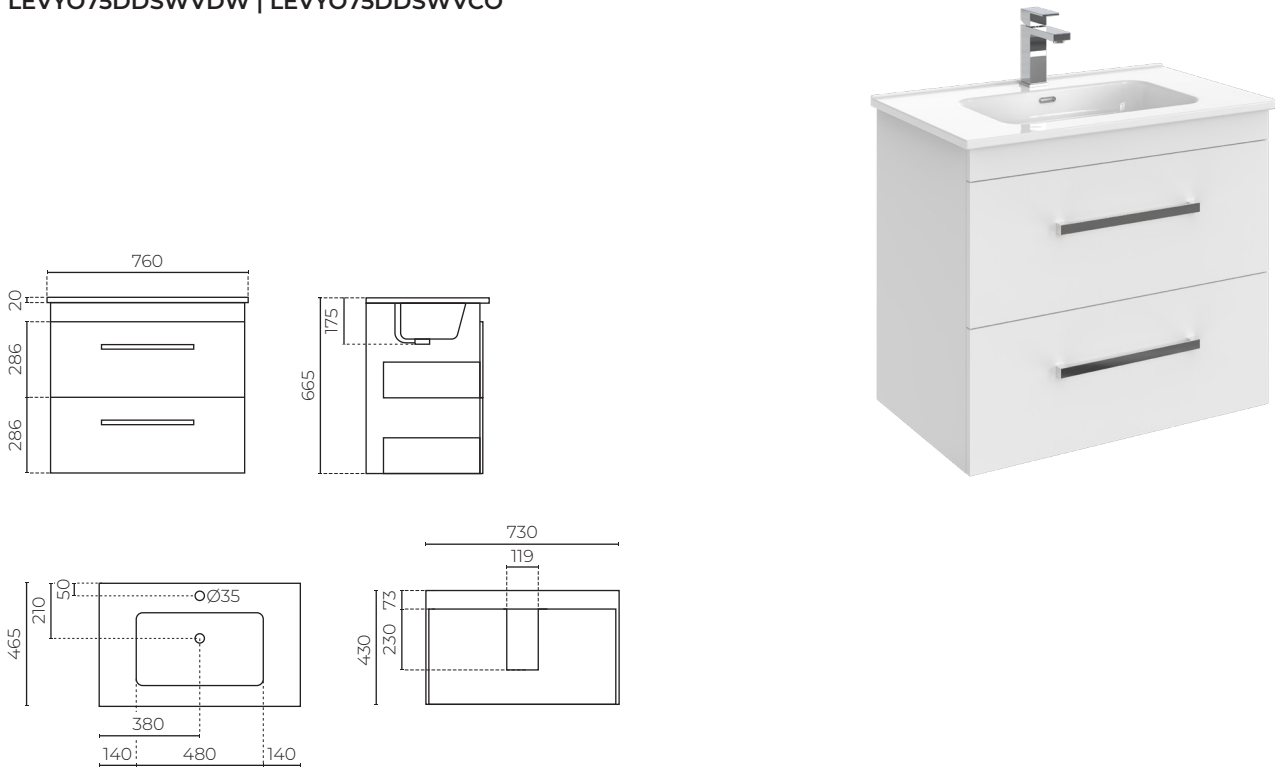

YORK WALL-HUNG VANITY

750mm

LEVYO75DDSWVWH | LEVYO75DDSWVEL
LEVYO75DDSWVDW | LEVYO75DDSWVCO

CABINET MATERIAL: E1 moisture resistant board
TOP MATERIAL: 20mm vitreous china
INSTALLATION: Wall-hung
WIDTH (MM): 760
DEPTH (MM): 465
HEIGHT (MM): 665
WARRANTY: 10 years on top, 7 years on cabinet
OVERFLOW: Yes
WASTE SIZE (MM): 35
WASTE INCLUDED: No
TAPHOLE: 1

FEATURES

- Etna 20mm slimline vitreous china top
- Soft close drawers
- 2x full-depth drawers with waste cut out top only
- Full extension heavy-duty runners on drawers
- Black handle and overflow upgrade available at additional cost

SPARE PARTS

- LEV320HDL** / Handle upgrade (Stainless or Black)
- OFRINGETBK / Overflow ring upgrade (Black)
- LEVETNA75 / Top
- LEVYO75WHDDS** / Cabinet

FINISHES AVAILABLE:

White
Code: WH

Elm
Code: EL

Driftwood
Code: DW