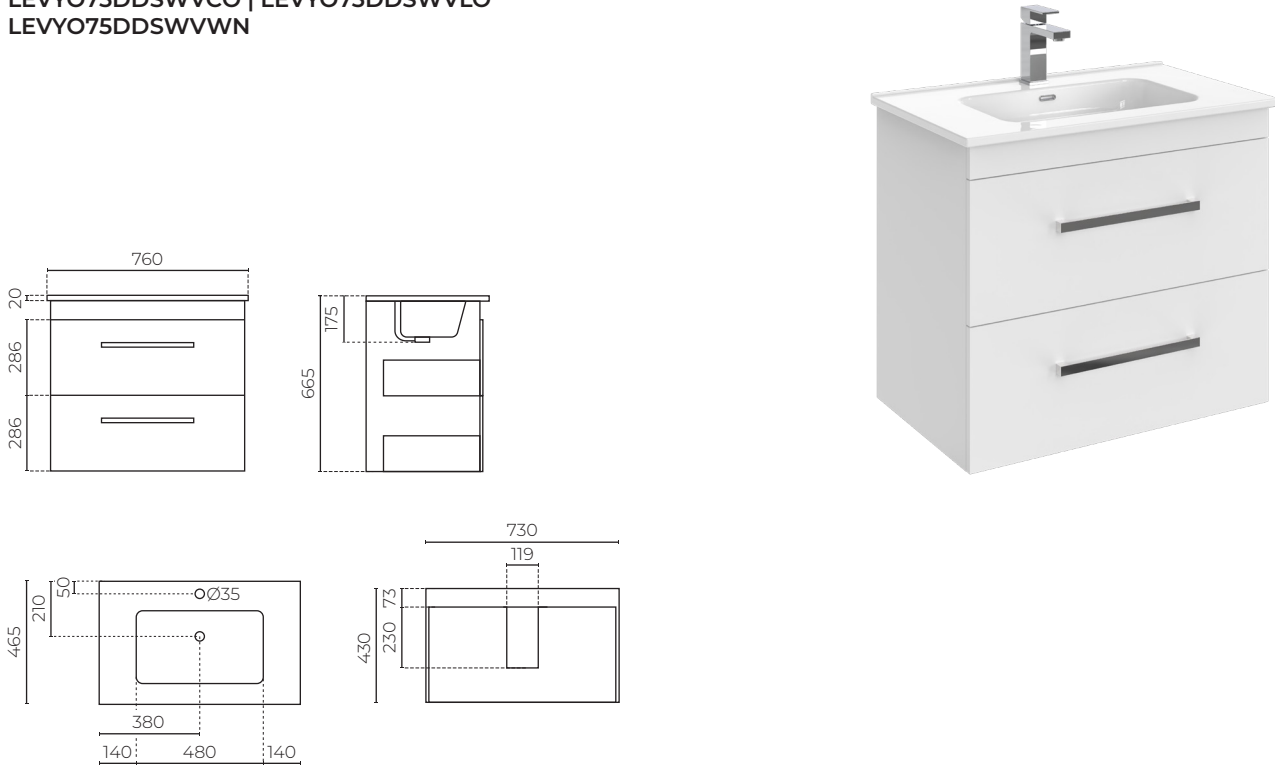

YORK WALL-HUNG VANITY

750mm

LEVYO75DDSWVWH | LEVYO75DDSWVEL
 LEVYO75DDSWVCO | LEVYO75DDSWVLO
 LEVYO75DDSWVWN

CABINET MATERIAL: E1 moisture resistant board
TOP MATERIAL: 20mm vitreous china
INSTALLATION: Wall-hung
WIDTH (MM): 760
DEPTH (MM): 465
HEIGHT (MM): 665
WARRANTY: 10 years on top, 7 years on cabinet
OVERFLOW: Yes
WASTE SIZE (MM): 35
WASTE INCLUDED: No
TAPHOLE: 1

FEATURES

- Etna 20mm slimline vitreous china top
- Soft close drawers
- 2x full-depth drawers with waste cut out top only
- Full extension heavy-duty runners on drawers
- Black handle and overflow upgrade available at additional cost

SPARE PARTS

- LEV320HDL** / Handle upgrade (Stainless or Black)
- OFRINGETBK / Overflow ring upgrade (Black)
- LEVETNA75 / Top
- LEVYO75WHDDS** / Cabinet

FINISHES AVAILABLE: