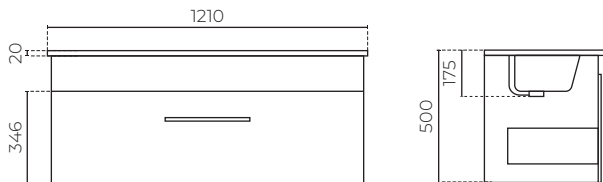

YORK WALL-HUNG VANITY

1200mm

LEVYO12SDWVWH | LEVYO12SDWVEL | LEVYO12SDWVCO
LEVYO12SDWVLO | LEVYO12SDWVWN

CABINET MATERIAL: E1 moisture resistant board
TOP MATERIAL: 20mm vitreous china
INSTALLATION: Wall-hung
WIDTH (MM): 1210
DEPTH (MM): 465
HEIGHT (MM): 500
WARRANTY: 10 years on top, 7 years on cabinet
OVERFLOW: Yes
WASTE SIZE (MM): 35
WASTE INCLUDED: No
TAPHOLE: 1

FEATURES

- Etna 20mm slimline vitreous china top
- Soft close drawer
- 1x full-depth drawer with waste cut out
- Full extension heavy-duty runners on drawer
- Black handle and overflow upgrade available at additional cost