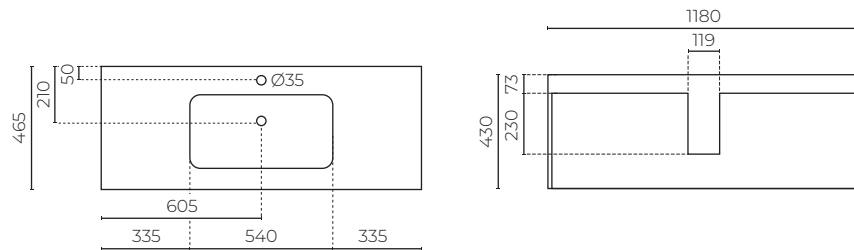

YORK WALL-HUNG VANITY

1200mm

LEVYO12SDWVWH | LEVYO12SDWVEL | LEVYO12SDWVCO
LEVYO12SDWVLO | LEVYO12SDWVWN

CABINET MATERIAL: E1 moisture resistant board
TOP MATERIAL: 20mm vitreous china
INSTALLATION: Wall-hung
WIDTH (MM): 1210
DEPTH (MM): 465
HEIGHT (MM): 500
WARRANTY: 10 years on top, 7 years on cabinet
OVERFLOW: Yes
WASTE SIZE (MM): 35
WASTE INCLUDED: No
TAPHOLE: 1

FEATURES

- Etna 20mm slimline vitreous china top
- Soft close drawer
- 1x full-depth drawer with waste cut out
- Full extension heavy-duty runners on drawer
- Black handle and overflow upgrade available at additional cost

SPARE PARTS

- LEV320HDL** / Handle upgrade (Stainless or Black)
- OFRINGETBK / Overflow ring upgrade (Black)
- LEVETNA12 / Top
- LEVYO12WHSD** / Cabinet

FINISHES AVAILABLE:

White
Code: WH

Elm
Code: EL

Light Oak
Code: LO