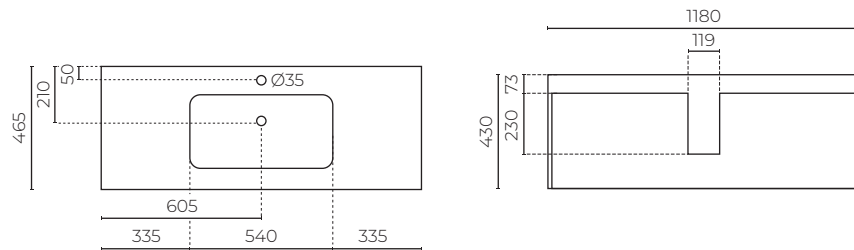

## YORK WALL-HUNG VANITY

1200mm

LEVYO12SDWVWH | LEVYO12SDWVEL  
LEVYO12SDWVDW | LEVYO12SDWVCO

**CABINET MATERIAL:** E1 moisture resistant board  
**TOP MATERIAL:** 20mm vitreous china  
**INSTALLATION:** Wall-hung  
**WIDTH (MM):** 1210  
**DEPTH (MM):** 465  
**HEIGHT (MM):** 500  
**WARRANTY:** 10 years on top, 7 years on cabinet  
**OVERFLOW:** Yes  
**WASTE SIZE (MM):** 35  
**WASTE INCLUDED:** No  
**TAPHOLE:** 1

### FEATURES

- Etna 20mm slimline vitreous china top
- Soft close drawer
- 1x full-depth drawer with waste cut out
- Full extension heavy-duty runners on drawer
- Black handle and overflow upgrade available at additional cost