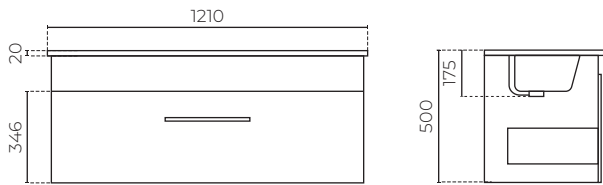

## YORK WALL-HUNG VANITY

1200mm

LEVYO12SDWVWH | LEVYO12SDWVEL  
LEVYO12SDWVDW | LEVYO12SDWVCO

**CABINET MATERIAL:** E1 moisture resistant board  
**TOP MATERIAL:** 20mm vitreous china  
**INSTALLATION:** Wall-hung  
**WIDTH (MM):** 1210  
**DEPTH (MM):** 465  
**HEIGHT (MM):** 500  
**WARRANTY:** 10 years on top, 7 years on cabinet  
**OVERFLOW:** Yes  
**WASTE SIZE (MM):** 35  
**WASTE INCLUDED:** No  
**TAPHOLE:** 1

### FEATURES

- Etna 20mm slimline vitreous china top
- Soft close drawer
- 1x full-depth drawer with waste cut out
- Full extension heavy-duty runners on drawer
- Black handle and overflow upgrade available at additional cost