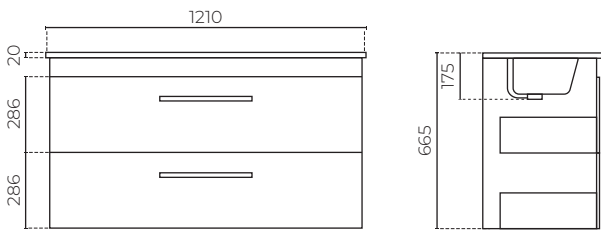

YORK WALL-HUNG VANITY

1200mm

LEVY012DDSWVWH | LEVY012DDSWVEL
LEVY012DDSWVDW | LEVY012DDSWVCO

CABINET MATERIAL: E1 moisture resistant board
TOP MATERIAL: 20mm vitreous china
INSTALLATION: Wall-hung
WIDTH (MM): 1210
DEPTH (MM): 465
HEIGHT (MM): 665
WARRANTY: 10 years on top, 7 years on cabinet
OVERFLOW: Yes
WASTE SIZE (MM): 35
WASTE INCLUDED: No
TAPHOLE: 1

FEATURES

- Etna 20mm slimline vitreous china top
- Soft close drawers
- 2x full-depth drawers with waste cut out top only
- Full extension heavy-duty runners on drawers
- Black handle and overflow upgrade available at additional cost