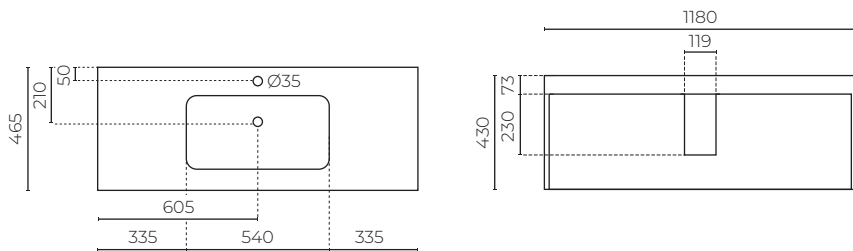

YORK WALL-HUNG VANITY

1200mm

LEVY012DDSWVWH | LEVY012DDSWVEL
LEVY012DDSWVDW | LEVY012DDSWVCO

CABINET MATERIAL: E1 moisture resistant board
TOP MATERIAL: 20mm vitreous china
INSTALLATION: Wall-hung
WIDTH (MM): 1210
DEPTH (MM): 465
HEIGHT (MM): 665
WARRANTY: 10 years on top, 7 years on cabinet
OVERFLOW: Yes
WASTE SIZE (MM): 35
WASTE INCLUDED: No
TAPHOLE: 1

FEATURES

- Etna 20mm slimline vitreous china top
- Soft close drawers
- 2x full-depth drawers with waste cut out top only
- Full extension heavy-duty runners on drawers
- Black handle and overflow upgrade available at additional cost

SPARE PARTS

- LEV320HDL** / Handle upgrade (Stainless or Black)
- OFRINGETBK / Overflow ring upgrade (Black)
- LEVETNA12 / Top
- LEVY012WHDDS** / Cabinet

FINISHES AVAILABLE:

White
Code: WH

Elm
Code: EL

Driftwood
Code: DW