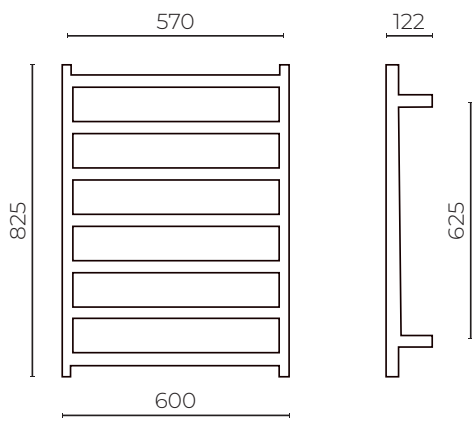

HEATED TOWEL WARMER

7 Bar Square

LEVWHA825N | LEVWHAS825

CONSTRUCTION: Stainless steel
SUITABLE: Zone 1 bathroom use
COMPLAINT: AS/NZ 60335
WATTS: 82
ROUND/ SQUARE: Square
WIDTH (MM): 600
HEIGHT (MM): 825
WARRANTY: 5 years
RATED: IP45

FEATURES

- Minimalist design
- Left or right-hand wiring
- Exposed or concealed wiring

FINISHES AVAILABLE:

Black
Code: N

Polished
Stainless Steel
Code: S