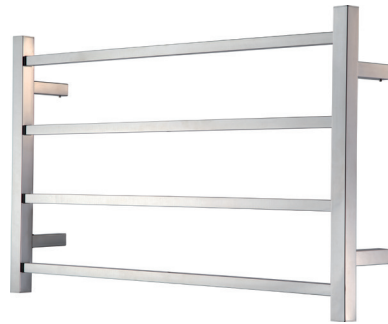

## HEATED TOWEL WARMER

4 Bar Square

LEVWHAS510E

**CONSTRUCTION:** Stainless steel  
**SUITABLE:** Zone 1 bathroom use  
**COMPLAINT:** AS/NZ 60335  
**WATTS:** 66  
**ROUND/ SQUARE:** Square  
**WIDTH (MM):** 850  
**HEIGHT (MM):** 510  
**WARRANTY:** 5 years  
**RATED:** IP45

### FEATURES

- Minimalist design
- Left or right-hand wiring
- Exposed or concealed wiring

### FINISHES AVAILABLE:

Polished  
Stainless Steel  
Code: S