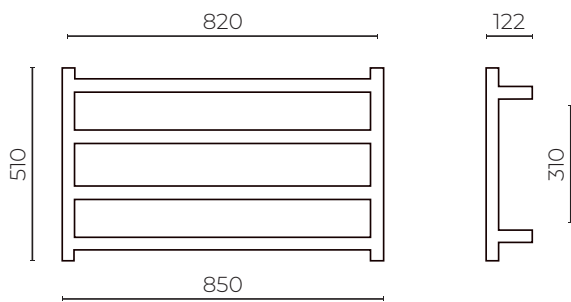

## HEATED TOWEL WARMER

4 Bar Square

LEVWHAS510E

**CONSTRUCTION:** Stainless steel  
**SUITABLE:** Zone 1 bathroom use  
**COMPLAINT:** AS/NZ 60335  
**WATTS:** 66  
**ROUND/ SQUARE:** Square  
**WIDTH (MM):** 850  
**HEIGHT (MM):** 510  
**WARRANTY:** 5 years  
**RATED:** IP45

### FEATURES

- Minimalist design
- Left or right-hand wiring
- Exposed or concealed wiring