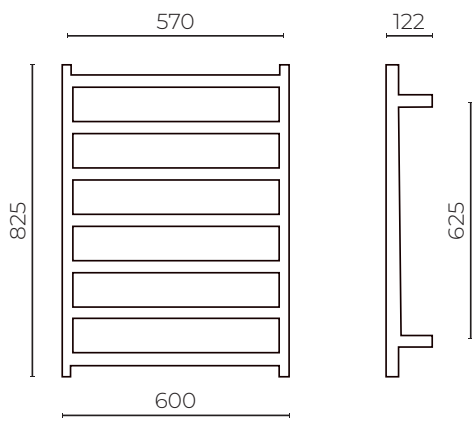

HEATED TOWEL WARMER

7 Bar Round

LEVWHAC825N | LEVWHAC825

CONSTRUCTION: Stainless steel
SUITABLE: Zone 1 bathroom use
COMPLAINT: AS/NZ 60335
WATTS: 88
ROUND/ SQUARE: Round
WIDTH (MM): 600
HEIGHT (MM): 825
WARRANTY: 5 years
RATED: IP45

FEATURES

- Minimalist design
- Left or right-hand wiring
- Exposed or concealed wiring

FINISHES AVAILABLE:

Black
Code: N

Polished
Stainless Steel
Code: S