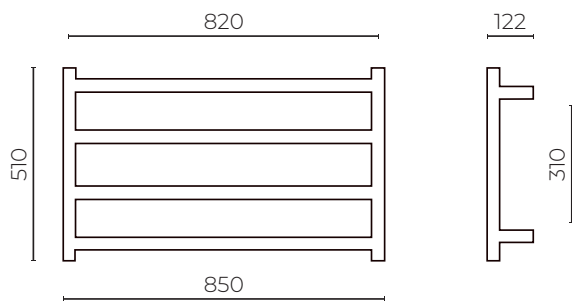

HEATED TOWEL WARMER

4 Bar Round

LEVWHAC510E

CONSTRUCTION: Stainless steel
SUITABLE: Zone 1 bathroom use
COMPLAINT: AS/NZ 60335
WATTS: 68
ROUND/ SQUARE: Round
WIDTH (MM): 850
HEIGHT (MM): 510
WARRANTY: 5 years
RATED: IP45

FEATURES

- Minimalist design
- Left or right-hand wiring
- Exposed or concealed wiring

FINISHES AVAILABLE:

Polished
Stainless Steel
Code: S