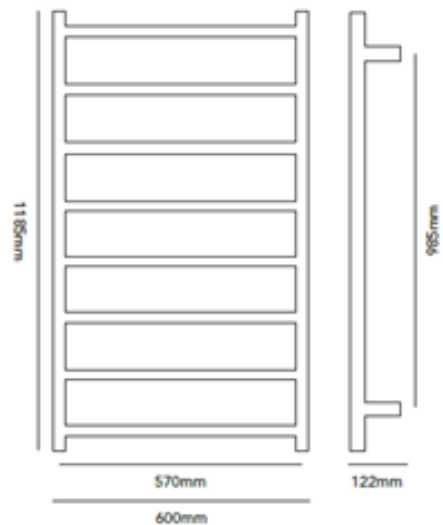

LE·VIVI

TECHNICAL DATA SHEET

HEATED TOWEL WARMER

8 Bar Round

LEVWHAC1185

Features:

- Sleek round bar design
- Left or right-hand wiring
- Exposed or concealed wiring

Specifications:

- IP45 rated
- Suitable for Zone 1 bathroom use
- Compliant with AS/NZ 60335
- 105 watts

Colour:

- Polished stainless steel

Size:

- 1185 x 600 x 985 x 122mm

Warranty:

- 5 years

ACCESSORIES, WASTES AND TAPWARE NOT INCLUDED UNLESS STATED. PLEASE NOTE MEASUREMENTS ARE NOMINAL ONLY. PLEASE MEASURE PRODUCT ON SITE