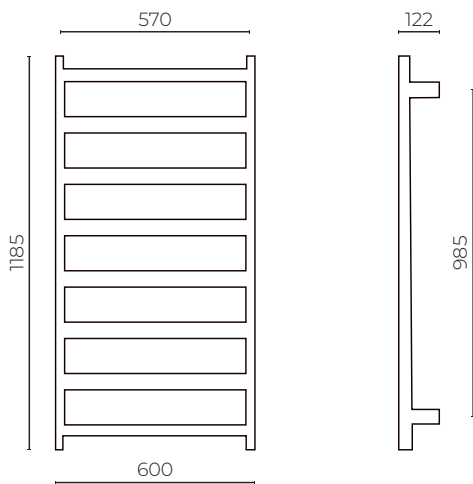

HEATED TOWEL WARMER

8 Bar Round

LEVWHAC1185

CONSTRUCTION: Stainless steel
SUITABLE: Zone 1 bathroom use
COMPLAINT: AS/NZ 60335
WATTS: 105
ROUND/ SQUARE: Round
WIDTH (MM): 600
HEIGHT (MM): 1185
WARRANTY: 5 years
RATED: IP45

FEATURES

- Minimalist design
- Left or right-hand wiring
- Exposed or concealed wiring

FINISHES AVAILABLE:

Polished
Stainless Steel
Code: S