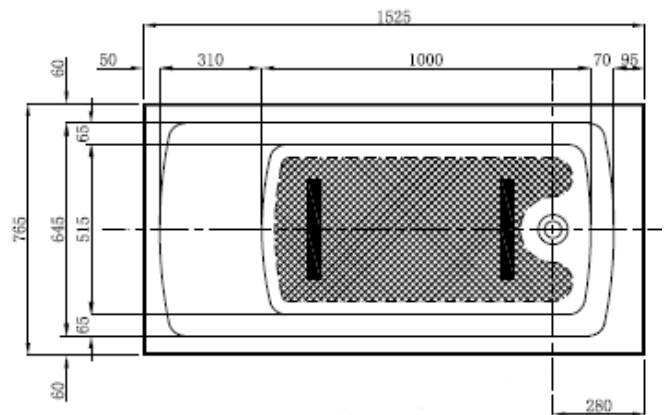

VENETO 1525mm Drop-In Bath

LEVVEN1525

Features:

- Drop in style
- Rectangular style with square ends
- End waste outlet
- Tile lip all four sides
- Ideal for shower over bath

Specifications:

- 15mm tile up-stand
- Lucite European sanitary grade acrylic
- Fibreglass reinforced with base board
- Fitted floor support providing fall to waste
- Water capacity approx. 237 litres

Colour:

- White

Size:

- 1525 x 765 x 420mm

Warranty:

- 10 years

ACCESSORIES, WASTES AND TAPWARE NOT INCLUDED UNLESS STATED. PLEASE NOTE MEASUREMENTS ARE NOMINAL ONLY.
PLEASE MEASURE PRODUCT ON SITE. ACTUAL COLOURS MAY VARY