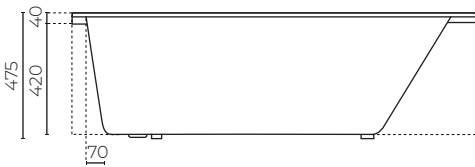

VENETO

1525mm Drop-In Bath

LEVVEN1525

CONSTRUCTION: Lucite European sanitary grade acrylic

LENGTH (MM): 1525

WIDTH (MM): 765

HEIGHT (MM): 475

INTERNAL DEPTH (MM): 435

WASTE CENTRE FROM THE WALL (MM): 280x382.5

WATER CAPACITY (LITRE): 237 approx

WARRANTY: 10 years

FEATURES

- Drop in style
- Rectangular style with square ends
- End waste outlet
- Tile lip all four sides (15mm)
- Fibreglass reinforced with base board
- Fitted floor support providing fall to waste