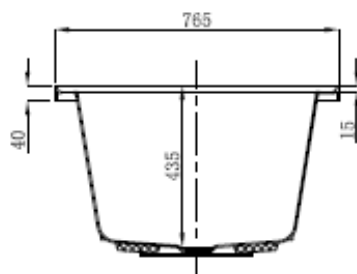

VENETO 1525mm Drop-In Bath

LEVVEN1525

Features:

- Drop in style
- Rectangular style with square ends
- End waste outlet
- Tile lip all four sides
- Ideal for shower over bath

Specifications:

- 15mm tile up-stand
- Lucite European sanitary grade acrylic
- Fibreglass reinforced with base board
- Fitted floor support providing fall to waste
- Water capacity approx. 237 litres

Colour:

- White

Size:

- 1525 x 765 x 420mm

Warranty:

- 10 years

ACCESSORIES, WASTES AND TAPWARE NOT INCLUDED UNLESS STATED. PLEASE NOTE MEASUREMENTS ARE NOMINAL ONLY.
PLEASE MEASURE PRODUCT ON SITE. ACTUAL COLOURS MAY VARY