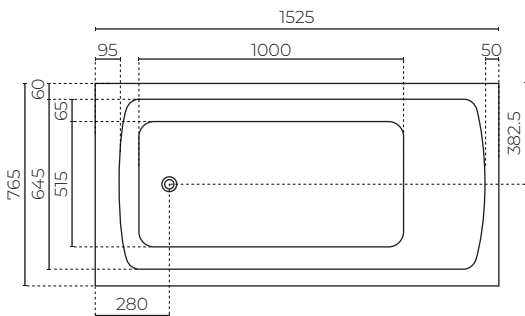

VENETO

1525mm Drop-In Bath

LEVVEN1525

CONSTRUCTION: Lucite European sanitary grade acrylic

LENGTH (MM): 1525

WIDTH (MM): 765

HEIGHT (MM): 475

INTERNAL DEPTH (MM): 435

WASTE CENTRE FROM THE WALL (MM): 280x382.5

WATER CAPACITY (LITRE): 237 approx

WARRANTY: 10 years

FEATURES

- Drop in style
- Rectangular style with square ends
- End waste outlet
- Tile lip all four sides (15mm)
- Fibreglass reinforced with base board
- Fitted floor support providing fall to waste