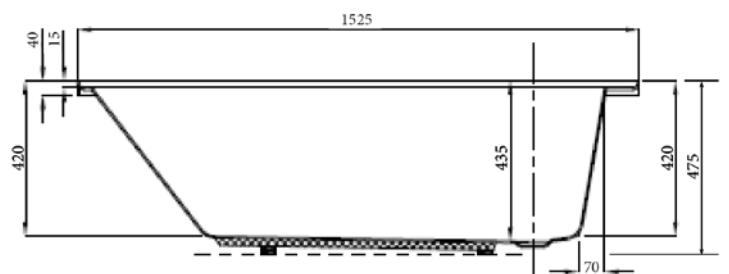

VENETO 1525mm Drop-In Bath

LEVVEN1525

Features:

- Drop in style
- Rectangular style with square ends
- End waste outlet
- Tile lip all four sides
- Ideal for shower over bath

Specifications:

- 15mm tile up-stand
- Lucite European sanitary grade acrylic
- Fibreglass reinforced with base board
- Fitted floor support providing fall to waste
- Water capacity approx. 237 litres

Colour:

- White

Size:

- 1525 x 765 x 420mm

Warranty:

- 10 years

ACCESSORIES, WASTES AND TAPWARE NOT INCLUDED UNLESS STATED. PLEASE NOTE MEASUREMENTS ARE NOMINAL ONLY.
PLEASE MEASURE PRODUCT ON SITE. ACTUAL COLOURS MAY VARY