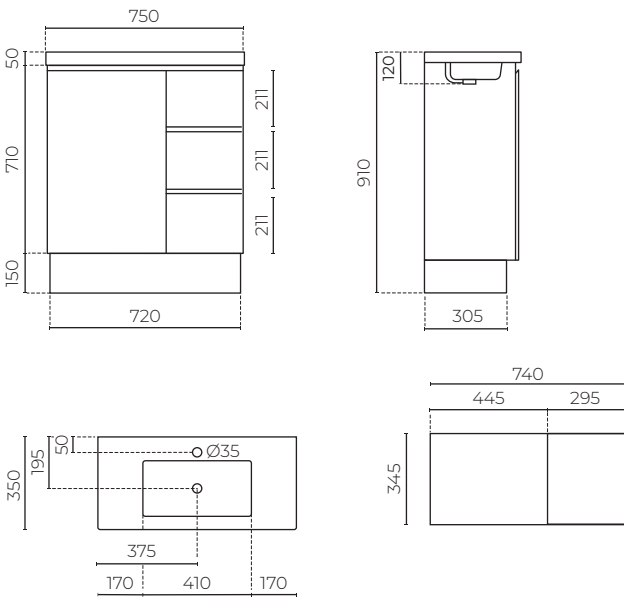

SURREY SLIM FLOOR-STANDING VANITY

750mm

LEVSURSV750WH

CABINET MATERIAL: E1 moisture resistant board
TOP MATERIAL: 50mm polymarble
INSTALLATION: Floor-standing
WIDTH (MM): 750
DEPTH (MM): 350
HEIGHT (MM): 910
WARRANTY: 10 years on top, 7 years on cabinet
OVERFLOW: Yes
WASTE SIZE (MM): 35
WASTE INCLUDED: No
TAPHOLE: 1

FEATURES

- 50mm polymarble top
- Finger pull soft close drawers / doors
- Ergonomic space saving bowl

SPARE PARTS

- LEVOFRINGSNMBK / Overflow
- LEVSUR750TOP / Top
- LEVSUR750DRLWH | LEVSUR750DRRWH / Doors