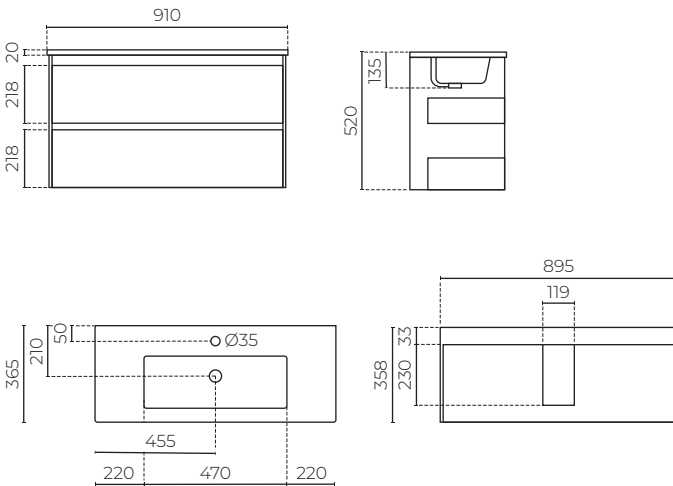

SURREY SLIM WALL-HUNG VANITY

900mm

LEVSUR900WHWH

CABINET MATERIAL: E1 moisture resistant board
TOP MATERIAL: 20mm vitreous china
INSTALLATION: Wall-hung
WIDTH (MM): 910
DEPTH (MM): 365
HEIGHT (MM): 520
WARRANTY: 10 years on top, 7 years on cabinet
OVERFLOW: Yes
WASTE SIZE (MM): 35
WASTE INCLUDED: No
TAPHOLE: 1

FEATURES

- 20mm mini vitreous china top
- Finger pull soft close drawers
- 2x full-depth drawers with waste cut out top only
- Ergonomic space saving bowl

SPARE PARTS

- LEVOFRINGSNMBK / Overflow
- LEVMINI900 / Top
- LEVSUR90WHCABWH / Cabinet