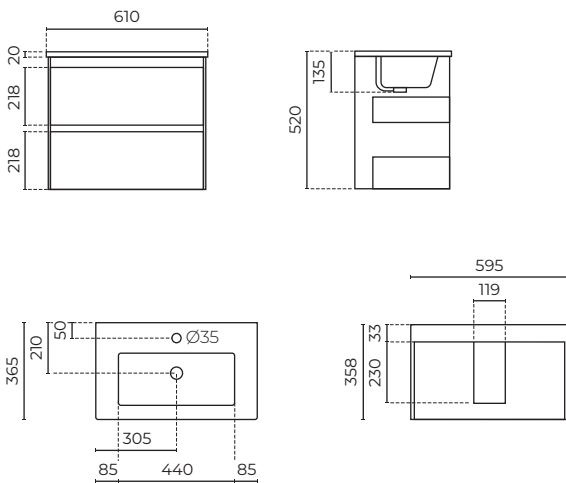

SURREY SLIM WALL-HUNG VANITY

600mm

LEVSUR600WHWH

CABINET MATERIAL: E1 moisture resistant board
TOP MATERIAL: 20mm vitreous china
INSTALLATION: Wall-hung
WIDTH (MM): 610
DEPTH (MM): 365
HEIGHT (MM): 520
WARRANTY: 10 years on top, 7 years on cabinet
OVERFLOW: Yes
WASTE SIZE (MM): 35
WASTE INCLUDED: No
TAPHOLE: 1

FEATURES

- 20mm mini vitreous china top
- Finger pull soft close drawers
- 2x full-depth drawers with waste cut out top only
- Ergonomic space saving bowl

SPARE PARTS

- LEVOFRINGSNMBK / Overflow
- LEVMINI600 / Top
- LEVSUR60WHCABWH / Cabinet