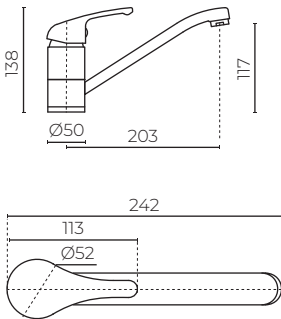

CLASSIC
Sink Mixer
LEVSNKAPCP

CONSTRUCTION: Solid DR Brass
PRESSURE: All pressure
SUITABLE FOR ALL PRESURE: Yes
WORKING PRESSURE (KPA): 35-1000
RECOMMENDED WORKING PRESSURE (KPA): 500
HEIGHT (MM): 138
WIDTH (MM): 242
WATER CONSUMPTION (L/MIN): 5.82
WELS RATING: 4 star rated
WATER CONSUMPTION - LOW PRESSURE (L/MIN): 6.9
WELS RATING - LOW PRESSURE : 4 star rated
WARRANTY: 10 years on body, 5 years on cartridge

FEATURES

- Functional design
- Ceramic cartridge technology
- Supplied with non-return & isolation valve

SPARE PARTS

- LEVCART / 40mm Cartridge
- LEVFLEXBB / EDPM Hoses

FINISHES AVAILABLE:

Chrome
Code: CP