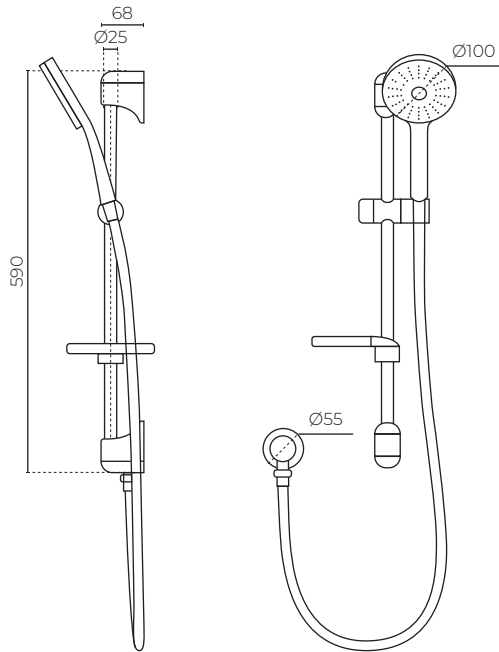

**CLASSIC**  
Slide Shower  
LEVSLIDEAPCP

**CONSTRUCTION:** Stainless steel rail, solid brass, ABS plastic  
**PRESSURE:** All pressure  
**SUITABLE FOR ALL PRESURE:** Yes  
**WORKING PRESSURE (KPA):** 35-1000  
**RECOMMENDED WORKING PRESSURE (KPA):** 500  
**RAIL LENGTH (MM):** 590  
**RAIL DIAMETER (MM):** 25  
**HAND-HELD HEAD DIAMETER (MM):** 100  
**WATER CONSUMPTION (L/MIN):** 6  
**WELS RATING:** 4 star rated  
**WATER CONSUMPTION - LOW PRESSURE (L/MIN):** 6  
**WELS RATING - LOW PRESSURE :** 3 star rated  
**WARRANTY:** 10 years

**FEATURES**

- Single function self-cleaning head
- Flexible 1.5m hose
- Adjustable slide height
- Big bore hose
- Chrome soap dish
- Stainless steel rail

**SPARE PARTS**

- LEVPSFSLPCP / Low pressure shower head
- LEVPSFSSHCP / All pressure shower head
- LEVPLPHOSECPC / Low pressure hose
- LEVPSLIDSHCP / Soap dish
- LEVPSHSLASCP / Slide assembly