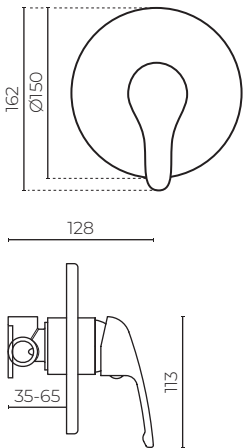

CLASSIC
Shower Mixer
LEVSHRAPCP

CONSTRUCTION: Solid DR Brass
PRESSURE: All pressure
SUITABLE FOR ALL PRESURE: Yes
WORKING PRESSURE (KPA): 35-1000
RECOMMENDED WORKING PRESSURE (KPA): 500
HEIGHT (MM): 162
WIDTH (MM): 150
WARRANTY: 10 years on body, 5 years on cartridge
DIVERTER: No

FEATURES

- Functional design
- Ceramic cartridge technology
- Supplied with non-return & isolation valve

SPARE PARTS

- LEVPCART / 40mm Cartridge
- LEVSMFPCP / 150mm Faceplate

FINISHES AVAILABLE:

Chrome
Code: CP