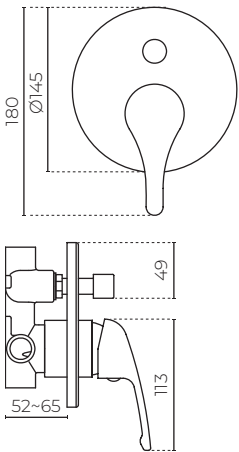

**CLASSIC**  
Shower Diverter Mixer  
LEVSDMMPCP

**CONSTRUCTION:** Solid DR Brass  
**PRESSURE:** Mains pressure  
**WORKING PRESSURE (KPA):** 150-1000  
**RECOMMENDED WORKING PRESSURE (KPA):** 500  
**HEIGHT (MM):** 180  
**WIDTH (MM):** 145  
**WARRANTY:** 10 years on body, 5 years on cartridge  
**DIVERTER:** Yes

**FEATURES**

- Functional design
- Ceramic cartridge technology
- Supplied with 4x Brass 15mm Hex Nipples

**SPARE PARTS**

- LEVPCART / 40mm Cartridge
- LEVSDMFP / 145mm Faceplate

**FINISHES AVAILABLE:**

Chrome  
Code: CP