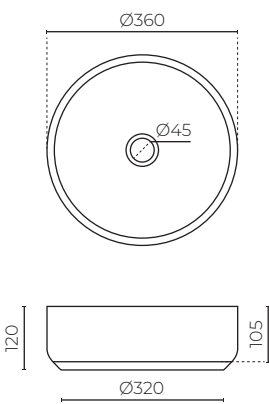

RONDELLO ROUND COUNTER TOP BASIN

LEVRONVESMW | LEVRONVESMB
LEVRONVESLG | LEVRONVESDG

MATERIAL: Ceramic
INSTALLATION: Counter top
WIDTH (MM): 360
DEPTH (MM): 360
HEIGHT (MM): 120
WARRANTY: 10 years
WASTE SIZE (MM): 32
WASTE INCLUDED: No

SPARE PARTS

- LEVWASCL** / Ceramic waste lid

FINISHES AVAILABLE:

Matt White
Code: MW

Matt Light Grey
Code: LG

Matt Dark Grey
Code: DG

Matt Black
Code: MB