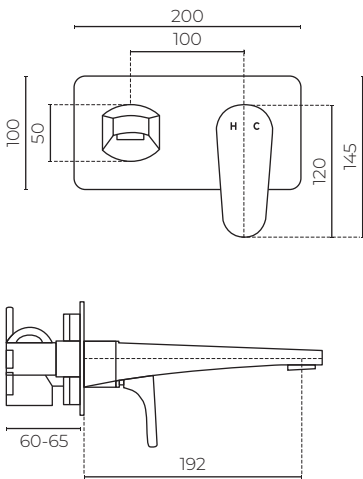

ROMA

Wall Basin Mixer

LEVROMWBMAPCP | LEVROMWBMAPBK

CONSTRUCTION: Solid DR brass
PRESSURE: All pressure
WORKING PRESSURE (KPA): 35-1000
RECOMMENDED WORKING PRESSURE (KPA): 500
HEIGHT (MM): 145
WIDTH (MM): 200
WATER CONSUMPTION (L/MIN): 6.2
WELS RATING: 5 star rated
WATER CONSUMPTION — LOW PRESSURE (L/MIN): 4.82
WELS RATING — LOW PRESSURE: 5 star rated
WARRANTY: 10 years of chrome, 2 years on coloured finish, 5 years on cartridge

FEATURES

- Modern, rounded-square design
- Ceramic cartridge technology
- Supplied with non-return & isolation valve

SPARE PARTS

- LEVCART / 40mm Cartridge

FINISHES AVAILABLE:

Black
Code: BK

Chrome
Code: CP