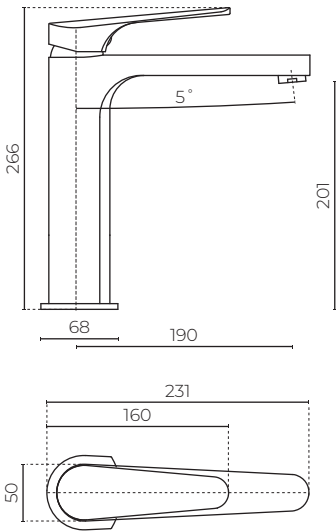

ROMA Sink Mixer

LEVROMSWSMAPCP | LEVROMSWSMAPBK

CONSTRUCTION: Solid DR brass
PRESSURE: All pressure
WORKING PRESSURE (KPA): 35-1000
RECOMMENDED WORKING PRESSURE (KPA): 500
HEIGHT (MM): 266
WIDTH (MM): 231
WATER CONSUMPTION (L/MIN): 6.34
WELS RATING: 4 star rated
WATER CONSUMPTION — LOW PRESSURE (L/MIN): 5.84
WELS RATING — LOW PRESSURE: 5 star rated
WARRANTY: 10 years on chrome, 2 years on coloured finish, 5 years on cartridge

FEATURES

- Modern, rounded square design
- Ceramic cartridge technology
- Supplied with non-return & isolation valve
- Swivel mixer (180 degrees)
- Black is an electroplated finish

SPARE PARTS

- LEVPCART / 40mm Cartridge
- LEVROMSMHDL** / Handle