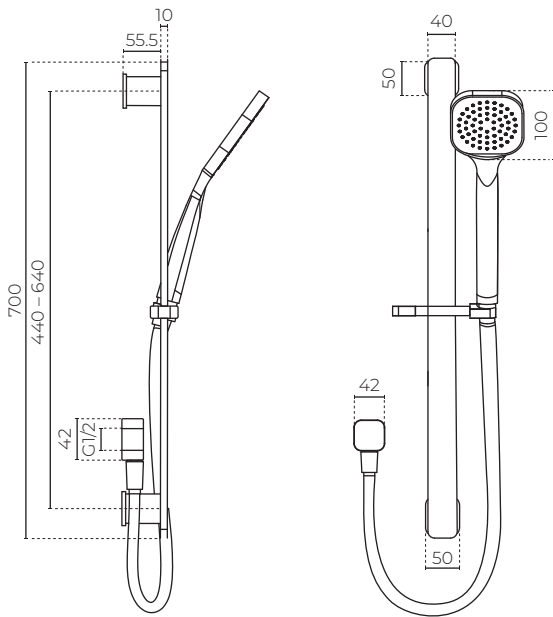

ROMA

Slide Shower

LEVROMSSAPCP | LEVROMSSAPBK

CONSTRUCTION: Solid DR brass
PRESSURE: All pressure
WORKING PRESSURE (KPA): 35-1000
RECOMMENDED WORKING PRESSURE (KPA): 500
RAIL LENGTH (MM): 700
RAIL WIDTH (MM): 40
HAND-HELD HEAD (MM): 100
WATER CONSUMPTION (L/MIN): 6.88
WELS RATING: 4 star rated
WATER CONSUMPTION — LOW PRESSURE (L/MIN): 6.04
WELS RATING — LOW PRESSURE: 3 star rated
WARRANTY: 10 years on chrome, 2 years on coloured finish

FEATURES

- Single function self-cleaning head
- Adjustable slide height
- Supplied with non-return & isolation valve
- Black is an electroplated finish

SPARE PARTS

- LEVROMSSH** / Single function shower head
- LEVROMBBH** / Big bore 1.5m hose

FINISHES AVAILABLE:

Black
Code: BK

Chrome
Code: CP