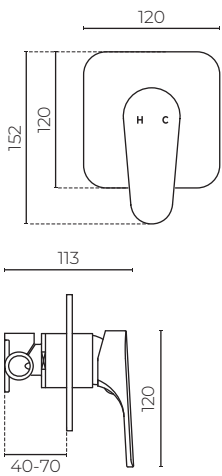

ROMA Shower Mixer

LEVROMSMAPCP | LEVROMSMAPBK

CONSTRUCTION: Solid DR brass
PRESSURE: All pressure
SUITABLE FOR ALL PRESSURE: Yes
WORKING PRESSURE (KPA): 35-1000
RECOMMENDED WORKING PRESSURE (KPA): 500
HEIGHT (MM): 152
WIDTH (MM): 120
WARRANTY: 10 years on chrome, 2 years on coloured finish, 5 years on cartridge
DIVERTER: No

FEATURES

- Modern, rounded-square design
- Ceramic cartridge technology
- Supplied with non-return & isolation valve
- Black is an electroplated finish

SPARE PARTS

- LEVPCART / 40mm Cartridge

FINISHES AVAILABLE: