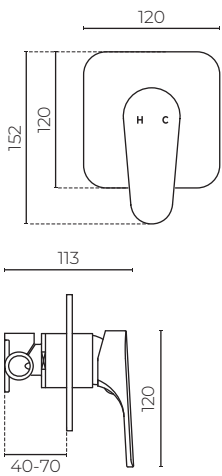

## ROMA Shower Mixer

LEVROMSMAPCP | LEVROMSMAPBK

**CONSTRUCTION:** Solid DR brass  
**PRESSURE:** All pressure  
**SUITABLE FOR ALL PRESSURE:** Yes  
**WORKING PRESSURE (KPA):** 35-1000  
**RECOMMENDED WORKING PRESSURE (KPA):** 500  
**HEIGHT (MM):** 152  
**WIDTH (MM):** 120  
**WARRANTY:** 10 years of chrome, 2 years on coloured finish, 5 years on cartridge  
**DIVERTER:** No

### FEATURES

- Modern, rounded-square design
- Ceramic cartridge technology
- Supplied with non-return & isolation valve

### SPARE PARTS

- LEVCART / 40mm Cartridge