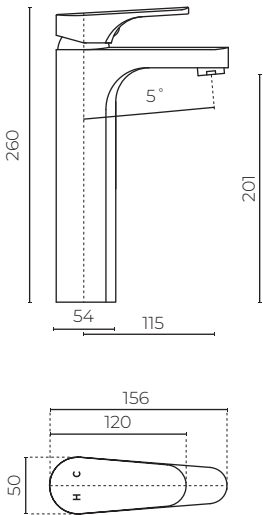

ROMA

Extended Basin Mixer

LEVROMEXBMAPCP | LEVROMEXBMAPBK

CONSTRUCTION: Solid DR brass
PRESSURE: All pressure
WORKING PRESSURE (KPA): 35–1000
RECOMMENDED WORKING PRESSURE (KPA): 500
HEIGHT (MM): 260
WIDTH (MM): 156
WATER CONSUMPTION (L/MIN): 5.78
WELS RATING: 5 star rated
WATER CONSUMPTION — LOW PRESSURE (L/MIN): 5.04
WELS RATING — LOW PRESSURE: 5 star rated
WARRANTY: 10 years of chrome, 2 years on coloured finish, 5 years on cartridge

FEATURES

- Modern, rounded square design
- Ceramic cartridge technology
- Supplied with non-return & isolation valve
- Black is an electroplated finish

SPARE PARTS

- LEVPCART / 40mm Cartridge
- LEVPFLEXBB / HDPM hoses