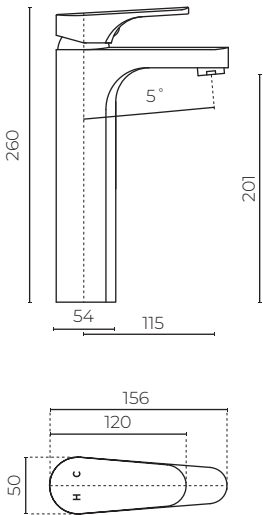

ROMA

Extended Basin Mixer

LEVROMEXBMAPCP | LEVROMEXBMAPBK

CONSTRUCTION: Solid DR brass
PRESSURE: All pressure
WORKING PRESSURE (KPA): 35–1000
RECOMMENDED WORKING PRESSURE (KPA): 500
HEIGHT (MM): 260
WIDTH (MM): 156
WATER CONSUMPTION (L/MIN): 5.78
WELS RATING: 5 star rated
WATER CONSUMPTION — LOW PRESSURE (L/MIN): 5.04
WELS RATING — LOW PRESSURE: 5 star rated
WARRANTY: 10 years of chrome, 2 years on coloured finish, 5 years on cartridge

FEATURES

- Modern, rounded square design
- Ceramic cartridge technology
- Supplied with non-return & isolation valve

SPARE PARTS

- LEVCART / 40mm Cartridge
- LEVPFLEXBB / HDPM hoses

FINISHES AVAILABLE:

Black
Code: BK