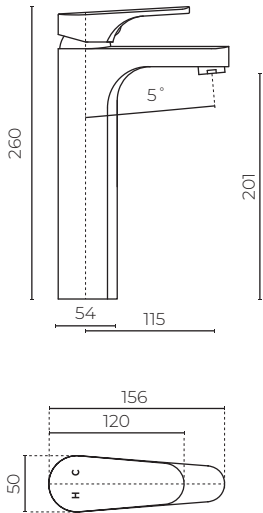

ROMA

Extended Basin Mixer

LEVROMEXBMAPCP | LEVROMEXBMAPBK

CONSTRUCTION: Solid DR brass
PRESSURE: All pressure
WORKING PRESSURE (KPA): 35–1000
RECOMMENDED WORKING PRESSURE (KPA): 500
HEIGHT (MM): 260
WIDTH (MM): 156
WATER CONSUMPTION (L/MIN): 5.78
WELS RATING: 5 star rated
WATER CONSUMPTION — LOW PRESSURE (L/MIN): 5.04
WELS RATING — LOW PRESSURE: 5 star rated
WARRANTY: 10 years of chrome, 2 years on coloured finish, 5 years on cartridge

FEATURES

- Modern, rounded square design
- Ceramic cartridge technology
- Supplied with non-return & isolation valve

SPARE PARTS

- LEVCART / 40mm Cartridge
- LEVPFLEXIBB / HDPM hoses)

FINISHES AVAILABLE:

Black
Code: BK