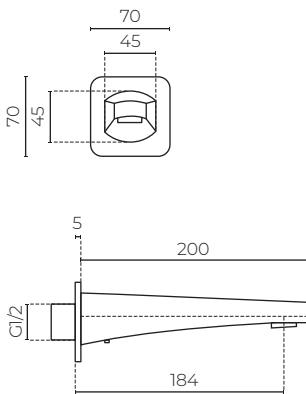

ROMA

Bath Spout

LEVROMBSCP | LEVROMBSBK

CONSTRUCTION: Stainless steel
PRESSURE: All pressure
WORKING PRESSURE (KPA): 35-1000
RECOMMENDED WORKING PRESSURE (KPA): 500
BASE HEIGHT (MM): 70
LENGTH (MM): 200
WARRANTY: 10 years on chrome, 2 years on coloured finish

FEATURES

- Modern, rounded-square design
- 15mm female thread
- Separate wall bayonet connection
- 184mm reach and 70 x 5mm flange
- Black is an electroplated finish

FINISHES AVAILABLE:

Black
Code: BK

Chrome
Code: CP