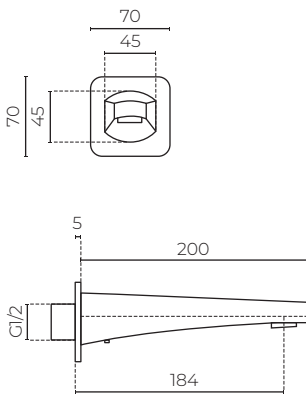

ROMA

Bath Spout

LEVROMBSCP | LEVROMBSBK

CONSTRUCTION: Stainless steel
PRESSURE: All pressure
WORKING PRESSURE (KPA): 35-1000
RECOMMENDED WORKING PRESSURE (KPA): 500
BASE HEIGHT (MM): 70
LENGTH (MM): 200
WARRANTY: 10 years of chrome, 2 years on coloured finish

FEATURES

- Modern, rounded-square design
- 15mm female thread
- Separate wall bayonet connection
- 184mm reach and 70 x 5mm flange

FINISHES AVAILABLE:

Black
Code: BK

Chrome
Code: CP