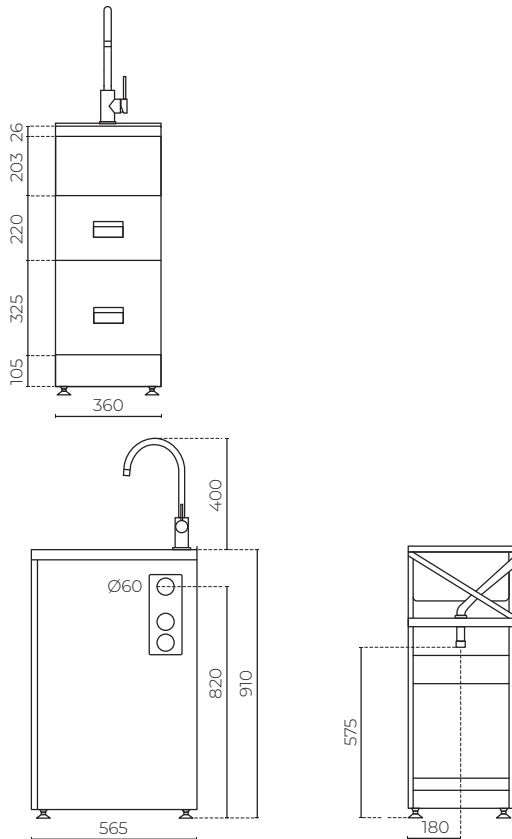

SLIM LAUNDRY TUB WITH GOOSENECK MIXER

360mm Drawers

LEVPWTUBSLIMDW3

INSTALLATION: Floor-standing

WIDTH (MM): 360

DEPTH (MM): 565

HEIGHT (MM): 910

WARRANTY: 5 years on cabinet and all pressure mixer
20 years bowl and ceramic cartridge

OVERFLOW / CAPACITY (L/MIN): Yes / Greater than 25

PRESSURE: All pressure

WELS RATING: 4 star rated

WATER CONSUMPTION (L/MIN): 7.5

TAP HEIGHT(MM): ~ 400

FEATURES

- Robust powder-coated, galvanised steel cabinet with rear diagonal brace
- Pressed, seamless laundry tub with an anti-drip lip
- All pressure brushed stainless steel sink mixer
- Recessed metal drawer handles
- Full extension quality drawer runners on lower drawer
- Includes basket strainer waste

TAPWARE

Suitable for low/unequal and mains pressure systems.
Recommended operational pressure range: 35–600 kPa
Never to Exceed: 1000 kPa
Maximum operating temp: 70°C

FINISHES AVAILABLE:

White