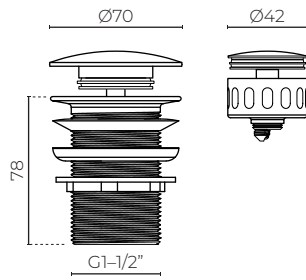

## WASTE & TRAPS

40mm Pop-Up Waste (Long tail)

LEVPW40

**MATERIAL:** Solid DR brass construction  
**WIDTH DIAMETER (MM):** 70  
**HEIGHT (MM):** 78  
**TAIL (MM):** 80  
**WARRANTY:** 10 years on chrome

### FEATURES

- Chrome body & lid
- Unique lift out basket system
- Supplied with large and small lid
- Clear silicone seals
- Spring loaded PU waste

### SPARE PARTS

- LEVWASBAK40 / spare basket
- LEVPWLID40S / spare lid – small
- LEVPWLID40L / spare lid - large
- LEVPWLIDRNG40 / silicone ring washer
- LEVPWBRSSPRG / spare pop-up brass waste spring