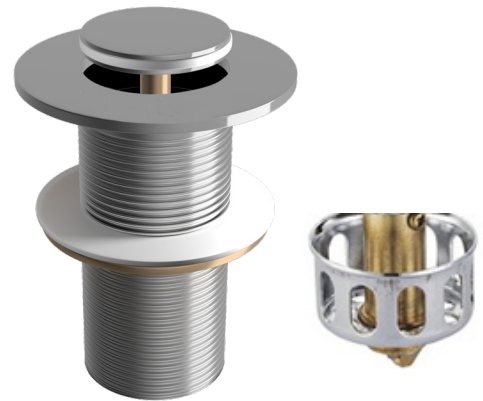

## WASTE & TRAPS

40mm Pop-Up Waste (Long tail)

LEVPW40

**MATERIAL:** Solid DR brass construction  
**WIDTH DIAMETER (MM):** 70  
**HEIGHT (MM):** 78  
**TAIL (MM):** 80  
**WARRANTY:** 10 years on chrome

### FEATURES

- Chrome body & lid
- Unique lift out basket system
- Supplied with large and small lid
- Clear silicone seals
- Spring loaded PU waste

### SPARE PARTS

- LEVWASBAK40 / spare basket
- LEVPWLID40S / spare lid – small
- LEVPWLID40L / spare lid - large
- LEVPWLIDRNG40 / silicone ring washer
- LEVPWBRSSPRG / spare pop-up brass waste spring