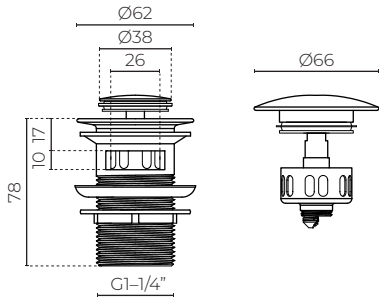

### 32mm Overflow Pop-Up Waste (Long tail)

LEVPW32OF | LEVPUW32OFBK

**MATERIAL:** Solid DR brass construction  
**WIDTH DIAMETER (MM):** 62  
**HEIGHT (MM):** 78  
**TAIL (MM):** 80  
**WARRANTY:** 10 years on chrome and 2 years on black