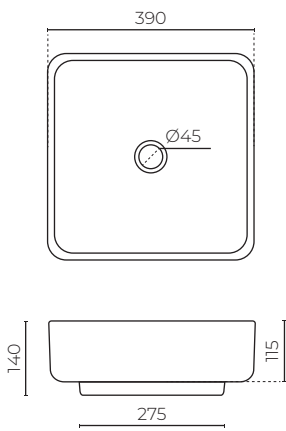

PIAZZO SQUARE COUNTER TOP BASIN

LEVPIAVESMW | LEVPIAVESLG
LEVPIAVESDG | LEVPIAVESMB

MATERIAL: Ceramic

INSTALLATION: Counter top

WIDTH (MM): 390

DEPTH (MM): 390

HEIGHT (MM): 140

WARRANTY: 10 years

WASTE SIZE (MM): 32

WASTE INCLUDED: No

CLEANING INSTRUCTIONS: Remove water marks, grease, and soap marks with a non-abrasive liquid household cleaner. Never use abrasive cleaners, solvents, or cleaning alcohol.

FEATURES

- Ceramic square vessel with rounded corners
- Matt finish
- Matching ceramic lid sold separately

SPARE PARTS

- LEVWASCL** / Ceramic waste lid

FINISHES AVAILABLE:

Matt White
Code: MW

Matt Light Grey
Code: LG