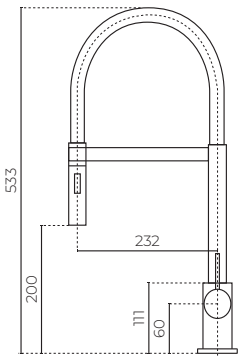

## ASPEN

Sink Mixer with Flexi Hose

LEVPF7505SS

**CONSTRUCTION:** Solid brushed stainless steel  
**PRESSURE:** Mains pressure  
**WORKING PRESSURE (KPA):** 150-1000  
**RECOMMENDED WORKING PRESSURE (KPA):** 500  
**HEIGHT (MM):** 533  
**WIDTH (MM):** 260  
**WATER CONSUMPTION (L/MIN):** 5.67  
**WELS RATING:** 5 star rated  
**WARRANTY:** Lifetime on tap body, 5 years on cartridge, 1 year on non-residential applications

### FEATURES

- Minimalist design
- Ceramic cartridge technology
- Lead free body
- Adjustable spray head
- Includes both black and white hose
- 35mm hole required in benchtop

### SPARE PARTS

- LEVY150500130 / 35mm Cartridge
- LEVY150301605 / 100mm extended thread
- LEVY150299451 / Aerator
- LEV150402154SS / Stainless steel handle