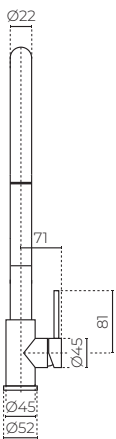

## ASPEN

Sink Mixer with Flexi Hose

LEVPF7505SS

**CONSTRUCTION:** Solid brushed stainless steel  
**PRESSURE:** Mains pressure  
**WORKING PRESSURE (KPA):** 150-1000  
**RECOMMENDED WORKING PRESSURE (KPA):** 500  
**HEIGHT (MM):** 533  
**WIDTH (MM):** 260  
**WATER CONSUMPTION (L/MIN):** 5.67  
**WELS RATING:** 5 star rated  
**WARRANTY:** Lifetime on tap body, 5 years on cartridge, 1 year on non-residential applications

### FEATURES

- Minimalist design
- Ceramic cartridge technology
- Lead free body
- Adjustable spray head
- Includes both black and white hose
- 35mm hole required in benchtop

### SPARE PARTS

- LEVY150500130 / 35mm Cartridge
- LEVY150301605 / 100mm extended thread
- LEVY150299451 / Aerator
- LEV150402154SS / Stainless steel handle

### FINISHES AVAILABLE:

White Hose on Stainless Steel  
Code: SS

Black Hose on Stainless Steel  
Code: SS