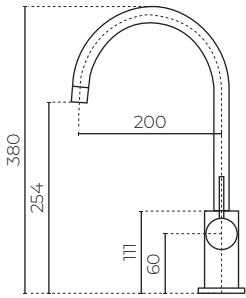

## ASPEN

Sink Mixer with Gooseneck

LEVPF7107MSS | LEVPF7107MGM

**CONSTRUCTION:** Solid brushed stainless steel

**PRESSURE:** Mains pressure

**WORKING PRESSURE (KPA):** 150–1000

**RECOMMENDED WORKING PRESSURE (KPA):** 500

**HEIGHT (MM):** 380

**WIDTH (MM):** 222

**WATER CONSUMPTION (L/MIN):** 5.39

**WELS RATING:** 5 star rated

**WARRANTY:** Lifetime on stainless steel, 5 years on PVD gunmetal finish, 5 years on cartridge, 1 year on non-residential applications

### FEATURES

- Minimalist design
- Ceramic cartridge technology
- Lead free body
- 35mm hole required in benchtop

### SPARE PARTS

- LEVY150500130 / Cartridge
- LEVY150301605 / 100mm extended thread
- LEVY159910183 / Aerator
- LEV150402154SS / Stainless steel handle
- LEV150402154GM / Gunmetal handle