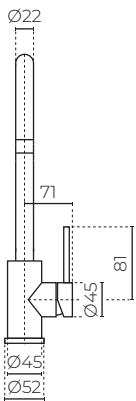

## ASPEN

Sink Mixer with Gooseneck

LEVPF7107MSS | LEVPF7107MGM

**CONSTRUCTION:** Solid brushed stainless steel

**PRESSURE:** Mains pressure

**WORKING PRESSURE (KPA):** 150–1000

**RECOMMENDED WORKING PRESSURE (KPA):** 500

**HEIGHT (MM):** 380

**WIDTH (MM):** 222

**WATER CONSUMPTION (L/MIN):** 5.39

**WELS RATING:** 5 star rated

**WARRANTY:** Lifetime on stainless steel, 5 years on PVD gunmetal finish, 5 years on cartridge, 1 year on non-residential applications

### FEATURES

- Minimalist design
- Ceramic cartridge technology
- Lead free body
- 35mm hole required in benchtop

### SPARE PARTS

- LEVY150500130 / Cartridge
- LEVY150301605 / 100mm extended thread
- LEVY159910183 / Aerator
- LEV150402154SS / Stainless steel handle
- LEV150402154GM / Gunmetal handle