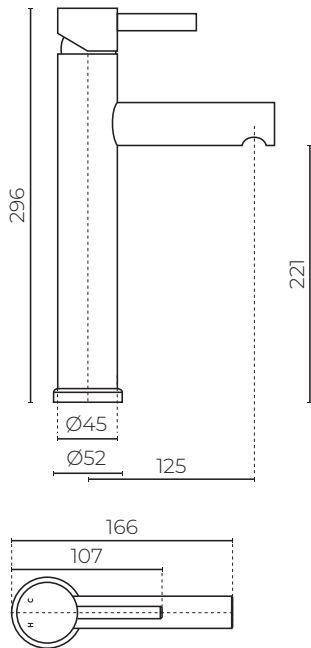

ASPEN

Extended Lever Basin Mixer

LEVPF1072SS | LEVPF1072GM

CONSTRUCTION: Solid brushed stainless steel

PRESSURE: Mains pressure

WORKING PRESSURE (KPA): 150-1000

RECOMMENDED WORKING PRESSURE (KPA): 500

HEIGHT (MM): 296

WIDTH (MM): 166

WATER CONSUMPTION (L/MIN): 5.13

WELS RATING: 5 star rated

WARRANTY: Lifetime on stainless steel, 5 years on PVD gunmetal finish, 5 years on cartridge, 1 year on non-residential applications

FEATURES

- Minimalist design
- Ceramic cartridge technology
- Lead free body
- Single Lever

SPARE PARTS

- LEVY150500130 / 35mm Cartridge
- LEVY150299049 / Aerator
- LEV150402154SA / Stainless steel handle
- LEV150402154GA / Gunmetal handle