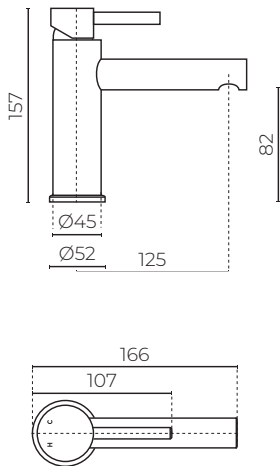

ASPEN

Single Lever Basin Mixer

LEVPF1071SS | LEVPF1071GM

CONSTRUCTION: Solid brushed stainless steel

PRESSURE: Mains pressure

WORKING PRESSURE (KPA): 150-1000

RECOMMENDED WORKING PRESSURE (KPA): 500

HEIGHT (MM): 157

WIDTH (MM): 166

WATER CONSUMPTION (L/MIN): 5.13

WELS RATING: 5 star rated

WARRANTY: Lifetime on stainless steel, 5 years on PVD gunmetal finish, 5 years on cartridge, 1 year on non-residential applications

FEATURES

- Minimalist design
- Ceramic cartridge technology
- Lead free body
- Single Lever

SPARE PARTS

- LEVY150500130 / 35mm Cartridge
- LEVY150299049 / Aerator
- LEV150402154SA / Stainless steel handle
- LEV150402154GA / Gunmetal handle