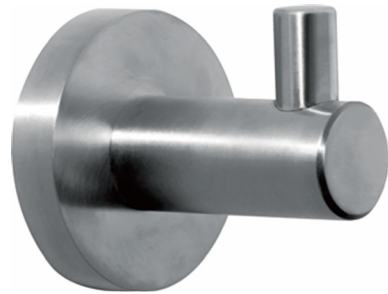

ASPEN

Robe Hook

LEVP02MBK | LEVP02MGM | LEVP02MSS

MATERIAL: Solid stainless steel construction

BASE DIAMETER (MM): 54

DEPTH (MM): 69

HEIGHT (MM): 60

WARRANTY: Chrome/Stainless Steel — 10 year warranty* (1 year labour cover), PVD/Coloured — 5 year warranty* (2 year year labour cover), Black — 2 year warranty* (1 year year labour cover)

FEATURES

- Modern round design
- Dual fixing points

FINISHES AVAILABLE:

Black
Code: BK

Gunmetal
Code: GM

Polished
Stainless Steel
Code: SS