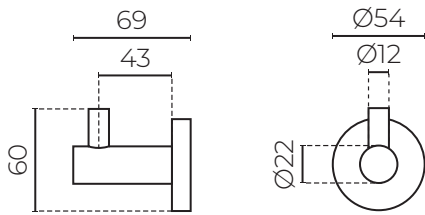

ASPEN

Robe Hook

LEVP02MBK | LEVP02MGM | LEVP02MSS

MATERIAL: Solid stainless steel construction

BASE DIAMETER (MM): 54

DEPTH (MM): 69

HEIGHT (MM): 60

WARRANTY: Chrome/Stainless Steel — 10 year warranty* (1 year labour cover), PVD/Coloured — 5 year warranty* (2 year year labour cover), Black — 2 year warranty* (1 year year labour cover)

FEATURES

- Modern round design
- Dual fixing points

FINISHES AVAILABLE:

Black
Code: BK

Gunmetal
Code: GM

Polished
Stainless Steel
Code: SS