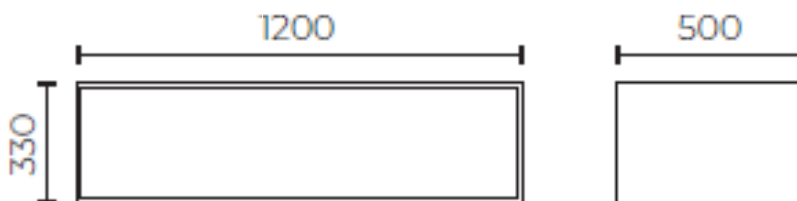

OXFORD

1200mm Wall Hung Unit

LEVOX1200WOAK

Features:

- White matt paint finish
- Washed Oak drawer front
- Finger push drawer
- Designed for a vessel of your choice

Specifications:

- Painted plywood cabinet
- 1200 x 500 x 330mm
- Construction from E1 moisture resistant plywood board
- Wall-Hung
- Solid back for easy fixing
- BLUM runners

Colour:

- Matt white
- Washed Oak drawer front

Warranty

- 7 years on cabinet

ACCESSORIES, WASTES AND TAPWARE NOT INCLUDED UNLESS STATED. PLEASE NOTE MEASUREMENTS ARE NOMINAL ONLY. PLEASE MEASURE PRODUCT ON SITE