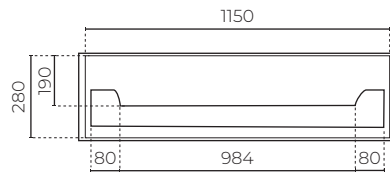

## OXFORD WALL-HUNG VANITY

1200mm

LEVOX1200WAL | LEVOX1200WO

**CABINET MATERIAL:** E1 moisture resistant board  
**TOP MATERIAL:** Painted plywood  
**INSTALLATION:** Wall-hung  
**WIDTH (MM):** 1200  
**DEPTH (MM):** 500  
**HEIGHT (MM):** 330  
**WARRANTY:** 7 years  
**OVERFLOW:** No  
**WASTE SIZE (MM):** 0  
**WASTE INCLUDED:** No  
**TAPHOLE:** 0 — Drilled by installer