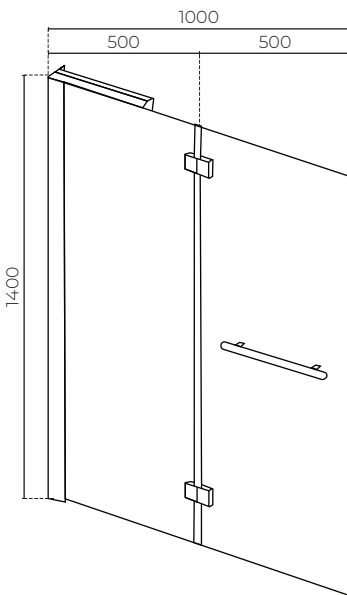

CABRIS

Double Swing Panel Bath Screen

LEVNF62211

CONSTRUCTION: Glass
WIDTH (MM): 1000
HEIGHT (MM): 1400
SAFETY GLASS (MM): 6
WARRANTY: 10 years on door & 2 years on shower seal

FEATURES

- Single fixed panel with wall brace
- Single panel swings outwards
- Twin chrome hinges & full width chrome handle
- Safety glass AS/NZS 2208:1996

SPARE PARTS

- LEVNF62211PLG / Wall plugs
- LEVNF62213 / Screws M4 x 8
- LEVNF62215 / Screw cover-caps
- LEVNF62211HDL / Handle
- LEVNF62217 / Hinges & gaskets
- LEVNF622116 / Bracket
- LEVNF622112 / Glass connect clip
- LEVNF622115 / Corner connector
- LEVNF622119 / Wall connectors
- LEVNF622118 / Wall connector covers
- LEVNF622111 / Side deflector
- LEVNF62216 / Water deflector
- LEVNF62212 / Wall post