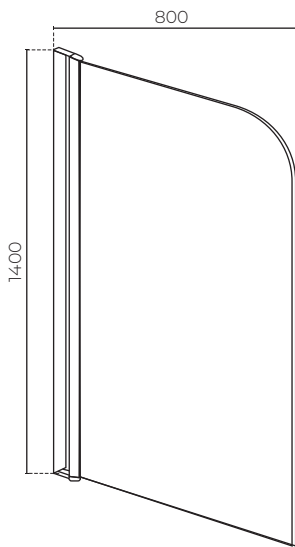

CABRIS
Single Swing Panel Bath Screen
LEVNF6211

CONSTRUCTION: Glass
WIDTH (MM): 800
HEIGHT (MM): 1400
SAFETY GLASS (MM): 5
WARRANTY: 10 years on door & 2 years on shower seal

FEATURES

- Full height hinge
- Panel swings both in and out
- Safety glass AS/NZS 2208:1996

SPARE PARTS

- LEVNF62111 / Wall plugs
- LEVNF62112 / Wall post
- LEVNF62113 / Flat screws M4 x 35
- LEVNF62114 / Screws M4 x 8
- LEVNF62115 / Screw cover caps
- LEVNF62116 / Water deflector

FINISHES AVAILABLE: