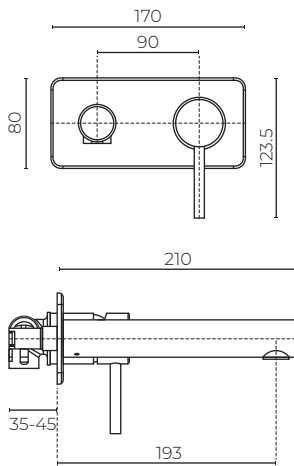

MILAN

Wall Basin Mixer

LEVMILWBMMPCP | LEVMILWBMMPBK
LEVMILWBMMPN | LEVMILWBMMPGM

CONSTRUCTION: Solid DR Brass
PRESSURE: Mains pressure
SUITABLE FOR ALL PRESSURE: No
WORKING PRESSURE (KPA): 150-1000
RECOMMENDED WORKING PRESSURE (KPA): 500
HEIGHT (MM): 123.5
WIDTH (MM): 170
WATER CONSUMPTION (L/MIN): 6
WELS RATING: 5 star rated
WARRANTY: 10 years on chrome, 2 years on coloured finish & 5 years on cartridge

FEATURES

- Contemporary design
- Ceramic cartridge technology
- Pin lever handle
- Chrome, Black (powdercoat), Brushed Nickel (PVD), Gunmetal (PVD)

SPARE PARTS

- LEVEM35BKICART / 35mm Cartridge
- LEVMILHANDLE** / Handle
- LEVMILGRUBS / Grub screw