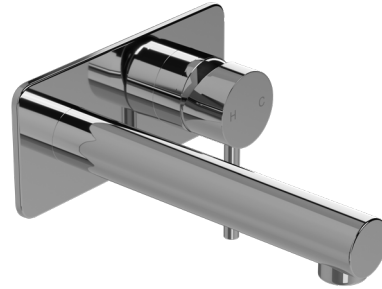

MILAN

Wall Basin Mixer

LEVMILWBMMPCP | LEVMILWBMMPBK
LEVMILWBMMPN | LEVMILWBMMPGM

CONSTRUCTION: Solid DR Brass
PRESSURE: Mains pressure
SUITABLE FOR ALL PRESSURE: No
WORKING PRESSURE (KPA): 150-1000
RECOMMENDED WORKING PRESSURE (KPA): 500
HEIGHT (MM): 123.5
WIDTH (MM): 170
WATER CONSUMPTION (L/MIN): 6
WELS RATING: 5 star rated
WARRANTY: 10 years on chrome, 2 years on coloured finish & 5 years on cartridge

FEATURES

- Contemporary design
- Ceramic cartridge technology
- Pin lever handle
- Chrome, Black (powdercoat), Brushed Nickel (PVD), Gunmetal (PVD)

SPARE PARTS

- LEVEM35BKICART / 35mm Cartridge
- LEVMILHANDLE** / Handle
- LEVMILGRUBS / Grub screw

FINISHES AVAILABLE:

Black Code: BK Chrome Code: CP Brushed Nickel Code: BN Gunmetal Code: GM