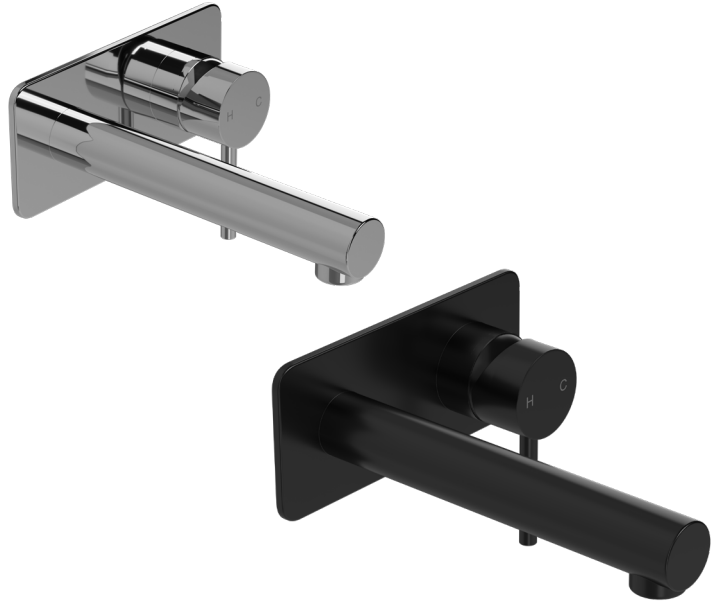

MILAN

Wall Basin Mixer

LEVMIWBMPCP | LEVMILWBMPBK

CONSTRUCTION: Solid DR Brass
PRESSURE: Mains pressure
SUITABLE FOR ALL PRESSURE: No
WORKING PRESSURE (KPA): 150-1000
RECOMMENDED WORKING PRESSURE (KPA): 500
HEIGHT (MM): 123.5
WIDTH (MM): 170
WATER CONSUMPTION (L/MIN): 6
WELS RATING: 5 star rated
WARRANTY: 10 years on chrome, 2 years on coloured finish & 5 years on cartridge

FEATURES

- Contemporary design
- Ceramic cartridge technology
- Pin lever handle

SPARE PARTS

- LEVEM35BKICART / 35mm Cartridge
- LEVMILHANDLE** / Handle
- LEVMILGRUBS / Grub screw

FINISHES AVAILABLE:

Chrome
Code: CP

Black
Code: BK