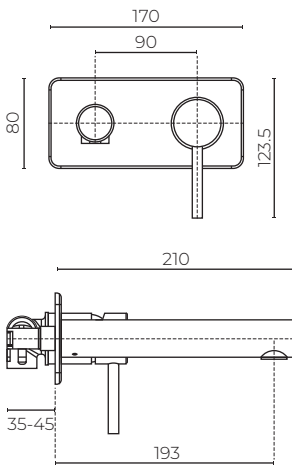

MILAN

Wall Basin Mixer

LEVMIWBMPCP | LEVMILWBMPBK

CONSTRUCTION: Solid DR Brass
PRESSURE: Mains pressure
SUITABLE FOR ALL PRESSURE: No
WORKING PRESSURE (KPA): 150-1000
RECOMMENDED WORKING PRESSURE (KPA): 500
HEIGHT (MM): 123.5
WIDTH (MM): 170
WATER CONSUMPTION (L/MIN): 6
WELS RATING: 5 star rated
WARRANTY: 10 years on chrome, 2 years on coloured finish & 5 years on cartridge

FEATURES

- Contemporary design
- Ceramic cartridge technology
- Pin lever handle

SPARE PARTS

- LEVEM35BKICART / 35mm Cartridge
- LEVMILHANDLE** / Handle
- LEVMILGRUBS / Grub screw

FINISHES AVAILABLE:

Chrome
Code: CP