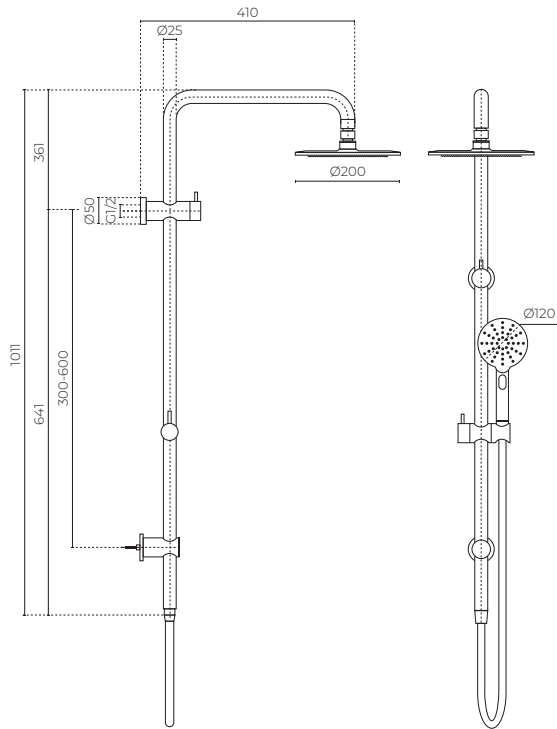

MILAN Shower System

LEVMILSSCP | LEVMILSSBK
LEVMILSSBN | LEVMILSSGM

CONSTRUCTION: Solid DR brass
PRESSURE: Mains pressure
SUITABLE FOR ALL PRESSURE: No
WORKING PRESSURE (KPA): 150-1000
RECOMMENDED WORKING PRESSURE (KPA): 500
RAIL LENGTH (MM): 1011
RAIL DIAMETER (MM): 25
HAND-HELD HEAD DIAMETER (MM): 120
WATER CONSUMPTION (L/MIN): 8
WELS RATING: 3 star rated
WARRANTY: 10 years on chrome, 2 years on coloured finish

FEATURES

- Contemporary design
- Pin lever adjust slide height
- Diverts between rain head and slide shower
- Built in non-return valve
- Multi-function hand shower head
- 300-600mm adjustable rail centres
- Chrome, Black (powdercoat), Brushed Nickel (PVD), Gunmetal (PVD)

SPARE PARTS

- LEVJ210371CP / Multi-function head chrome
- LEVJ21037CB / Multi-function head black
- LEVP21516P** / 1.5m hose

FINISHES AVAILABLE:

Black Code: BK Chrome Code: CP Brushed Nickel Code: BN Gunmetal Code: GM