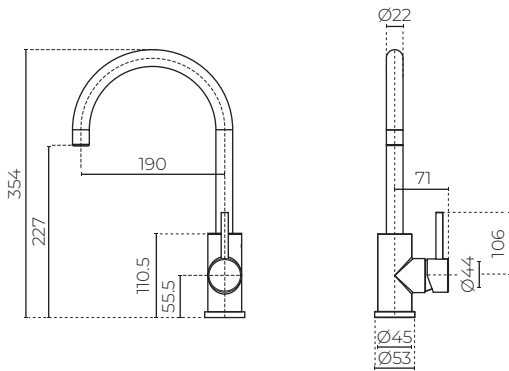

MILAN

Gooseneck Sink Mixer

LEVMILSNKMPCP | LEVMILSNKMFBK
LEVMILSNKMFBN | LEVMILSNKMFBGM

CONSTRUCTION: Solid DR brass
PRESSURE: Mains pressure
SUITABLE FOR ALL PRESSURE: No
WORKING PRESSURE (KPA): 150–1000
RECOMMENDED WORKING PRESSURE (KPA): 500
HEIGHT (MM): 354
WATER CONSUMPTION (L/MIN): 7
WELS RATING: 4 star rated
WARRANTY: 10 years on chrome, 2 years on coloured finish & 5 years on cartridge

FEATURES

- Contemporary design
- Ceramic cartridge technology
- Pin lever handle
- Chrome, Black (powdercoat), Brushed Nickel (PVD), Gunmetal (PVD)

SPARE PARTS

- LEVEM35BKICART / 35mm Cartridge
- LEVMILHANDLE** / Handle
- LEVMILGRUBS / Grub screw
- LEVMILSNKFK / Fixing kit
- LEVEMFH350 / Pair flexi hoses