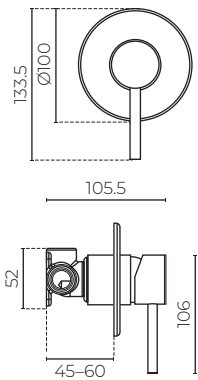

### Shower Mixer

LEVMILSMMPCP | LEVMILSMMPBK

**CONSTRUCTION:** Solid DR brass

**PRESSURE:** Mains pressure

**SUITABLE FOR ALL PRESSURE:** No

**WORKING PRESSURE (KPA):** 150-1000

**RECOMMENDED WORKING PRESSURE (KPA):** 500

**HEIGHT (MM):** 133.5

**WIDTH (MM):** 105.5

**WARRANTY:** 10 years on chrome, 2 years on coloured finish & 5 years on cartridge

**DIVERTER:** No

#### FEATURES

- Contemporary design
- Ceramic cartridge technology
- Pin lever handle
- 100mm faceplate

#### SPARE PARTS

- LEVEM35BKICART / 35mm Cartridge
- LEVMILHANDLE\*\* / Handle
- LEVMILGRUBS / Grub screw