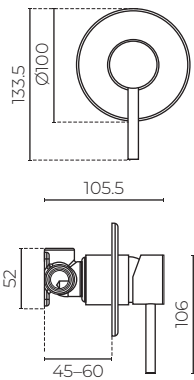

### Shower Mixer

LEVMILSMMPCP | LEVMILSMMPBK  
LEVMILSMMPBN | LEVMILSMMPGM

**CONSTRUCTION:** Solid DR brass

**PRESSURE:** Mains pressure

**SUITABLE FOR ALL PRESSURE:** No

**WORKING PRESSURE (KPA):** 150–1000

**RECOMMENDED WORKING PRESSURE (KPA):** 500

**HEIGHT (MM):** 133.5

**WIDTH (MM):** 105.5

**WARRANTY:** 10 years on chrome, 2 years on coloured finish & 5 years on cartridge

**DIVERTER:** No

#### FEATURES

- Contemporary design
- Ceramic cartridge technology
- Pin lever handle
- 100mm faceplate
- Chrome, Black (powdercoat), Brushed Nickel (PVD), Gunmetal (PVD)

#### SPARE PARTS

- LEVEM35BKICART / 35mm Cartridge
- LEVMILHANDLE\*\* / Handle
- LEVMILGRUBS / Grub screw