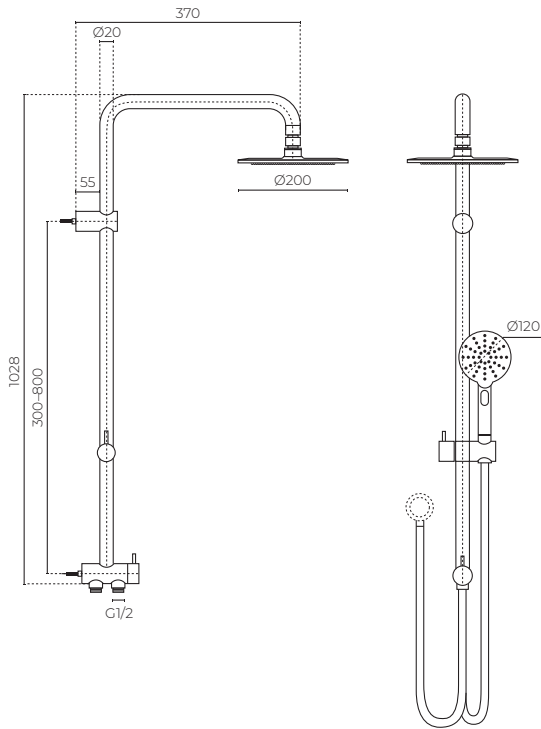

MILAN

Retrofit Shower System

LEVMILRFSSCP | LEVMILRFSSBK

CONSTRUCTION: Solid DR brass/ABS slide shower head

PRESSURE: Mains pressure

SUITABLE FOR ALL PRESSURE: No

WORKING PRESSURE (KPA): 150–1000

RECOMMENDED WORKING PRESSURE (KPA): 500

RAIL LENGTH (MM): 1028

RAIL DIAMETER (MM): 20

HAND-HELD HEAD DIAMETER (MM): 120

WATER CONSUMPTION (L/MIN): 7.76

WELS RATING: 3 star rated

WARRANTY: 10 years on chrome, 2 years on coloured finish

FEATURES

- Contemporary design, ideal for retrofit situations
- Pin lever slide height adjustment
- Diverts between rain head and slide shower
- Designed to replace existing slide shower
- Elbow not included — fits to existing shower elbow
- Built in non-return valve
- 300–800mm adjustable rail centres
- Black is a powder-coated finish

SPARE PARTS

- LEVJ210371CP / Multi-function head chrome
- LEVJ21037CB / Multi-function head black
- LEVP21516PS / 1x 1.5m hoses chrome
- LEVP21516BK / 1x 1.5m hoses black

FINISHES AVAILABLE:

Chrome
Code: CP

Black
Code: BK

EXTRAS: (to purchase at additional cost if required)

- LEVPSHFCEP LeVivi Slide Shower Elbow Chrome
- LEVMILSSFEBK LeVivi Milan Slide Shower Elbow Black